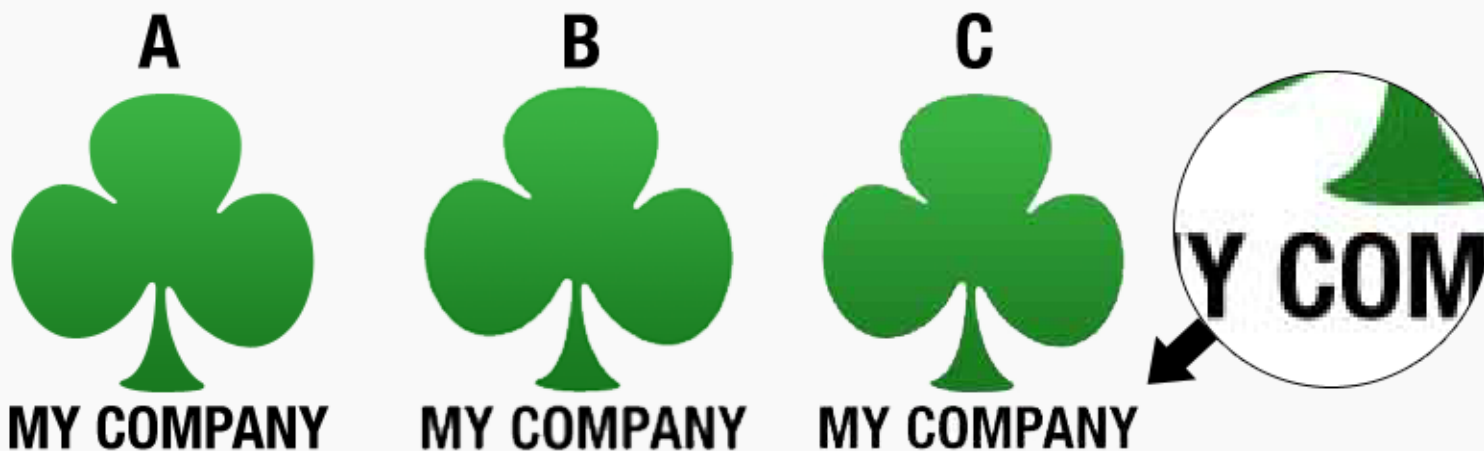

# Graphic File Formats: Examples

- Logo A here is a proper GIF/PNG export, displayed at 100%.
- Logo B is the same, only it was originally a smaller version. It was scaled up to be the preferred size. Notice how blurry it looks.
- Logo C is sized at 100%, but it's the wrong format. This is a JPG. You'll notice some pixel artifacts around all the edges. You can see "banding" happening in the green area, where the gradient is not smooth.

In this photographic example, you can see what happens if you save a photo as a GIF. Notice the red pants full of dots? There are not enough colors available in a GIF format to show all the details of the photo. This is the result.